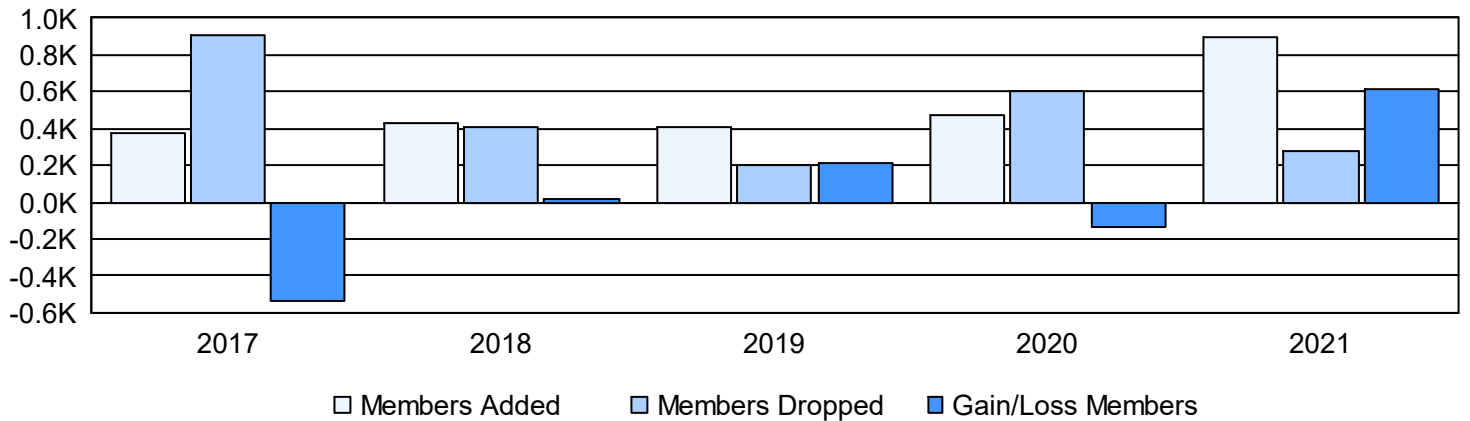

Year	New Clubs	Dropped Clubs	Gain/ Loss Clubs	New Members	Charter Members	Reinstate Members	Transfer Members	Total Member Added	Total Members Dropped	Gain/ Loss Members
2016-2017	3	16	-13	171	81	126	0	378	911	-533
2017-2018	3	4	-1	223	158	45	4	430	409	21
2018-2019	8	1	7	128	252	30	2	412	202	210
2019-2020	3	2	1	134	220	97	17	468	600	-132
2020-2021	16	3	13	419	452	8	14	893	279	614
Average	7	5	1	215	233	61	7	516	480	36

Clubs

Members