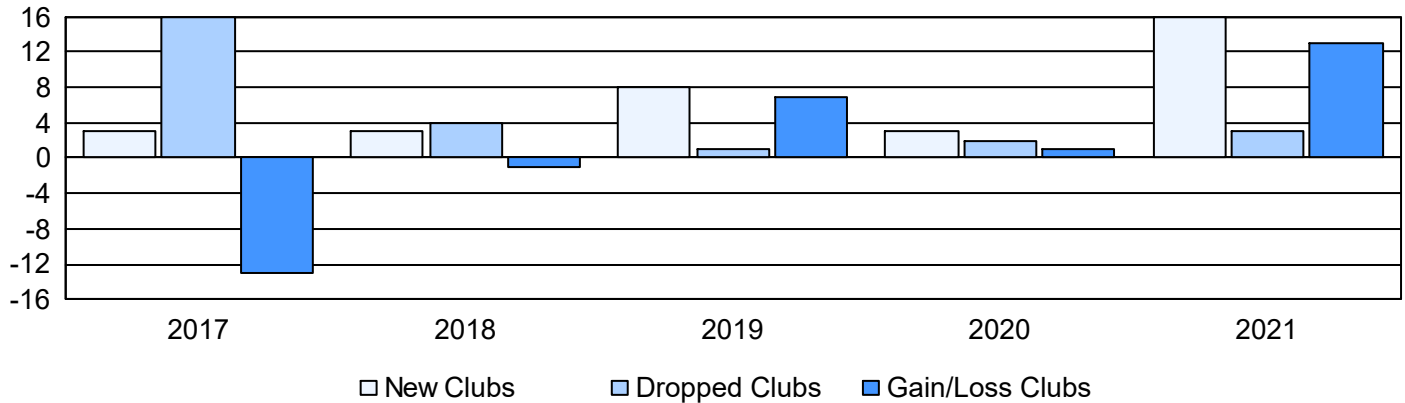

Year	New Clubs	Dropped Clubs	Gain/ Loss Clubs	New Members	Charter Members	Reinstate Members	Transfer Members	Total Member Added	Total Members Dropped	Gain/ Loss Members
2016-2017	3	16	-13	171	81	126	0	378	911	-533
2017-2018	3	4	-1	223	158	45	4	430	409	21
2018-2019	8	1	7	128	252	30	2	412	202	210
2019-2020	3	2	1	134	220	97	17	468	600	-132
2020-2021	16	3	13	419	452	8	14	893	279	614
Average	7	5	1	215	233	61	7	516	480	36

Clubs