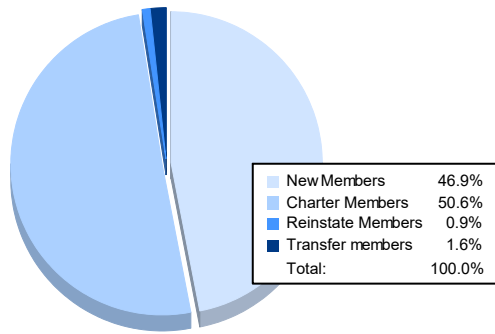

Membership Composition June 2021 Cumulative